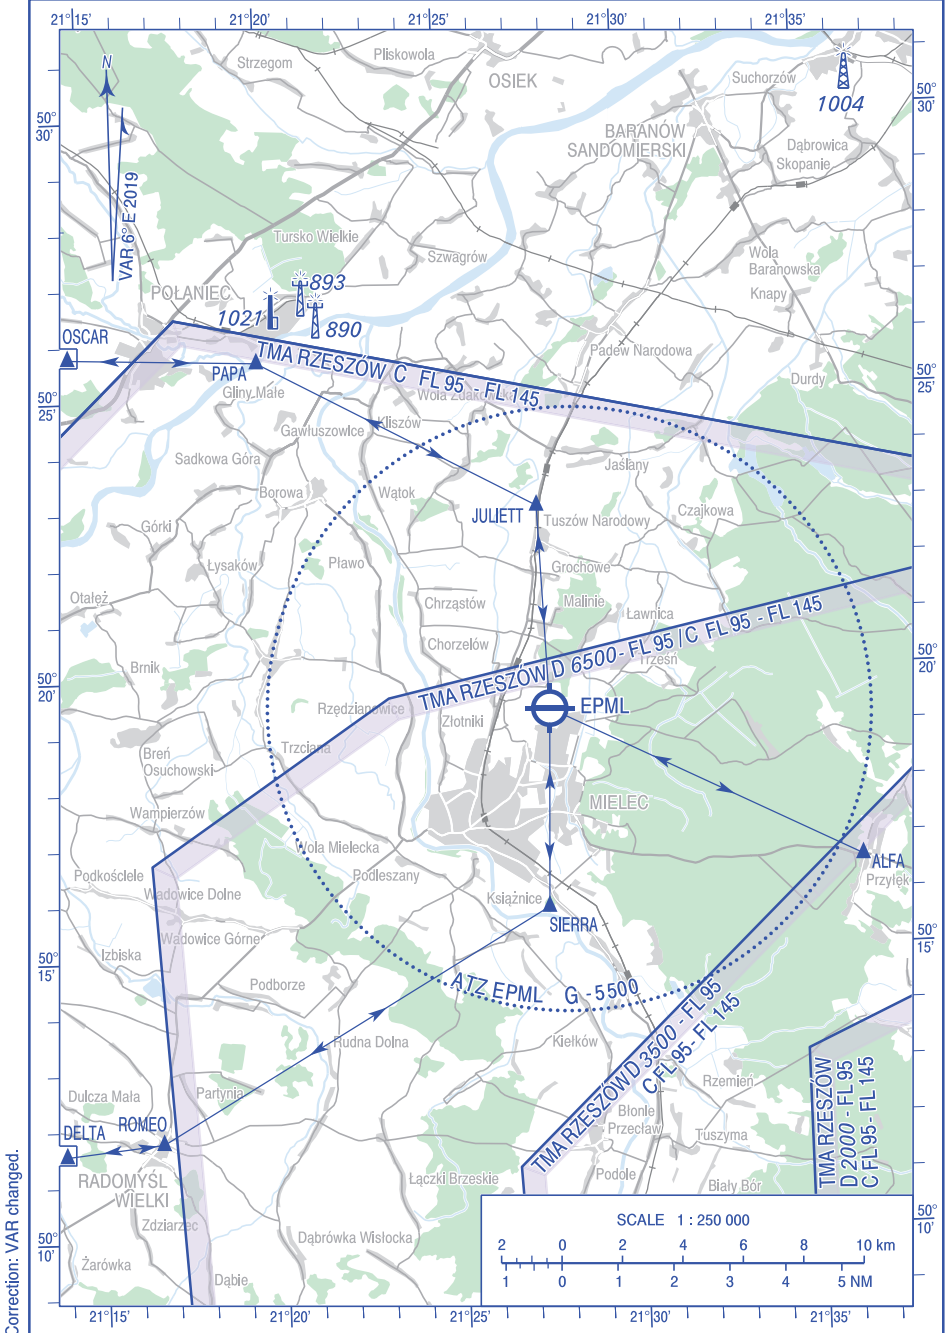

**VISUAL  
OPERATION  
CHART**

AD ELEV 548 ft

FIS KRAKÓW INFORMATION 119.275

**Mielec**

Correction: VAR changed.